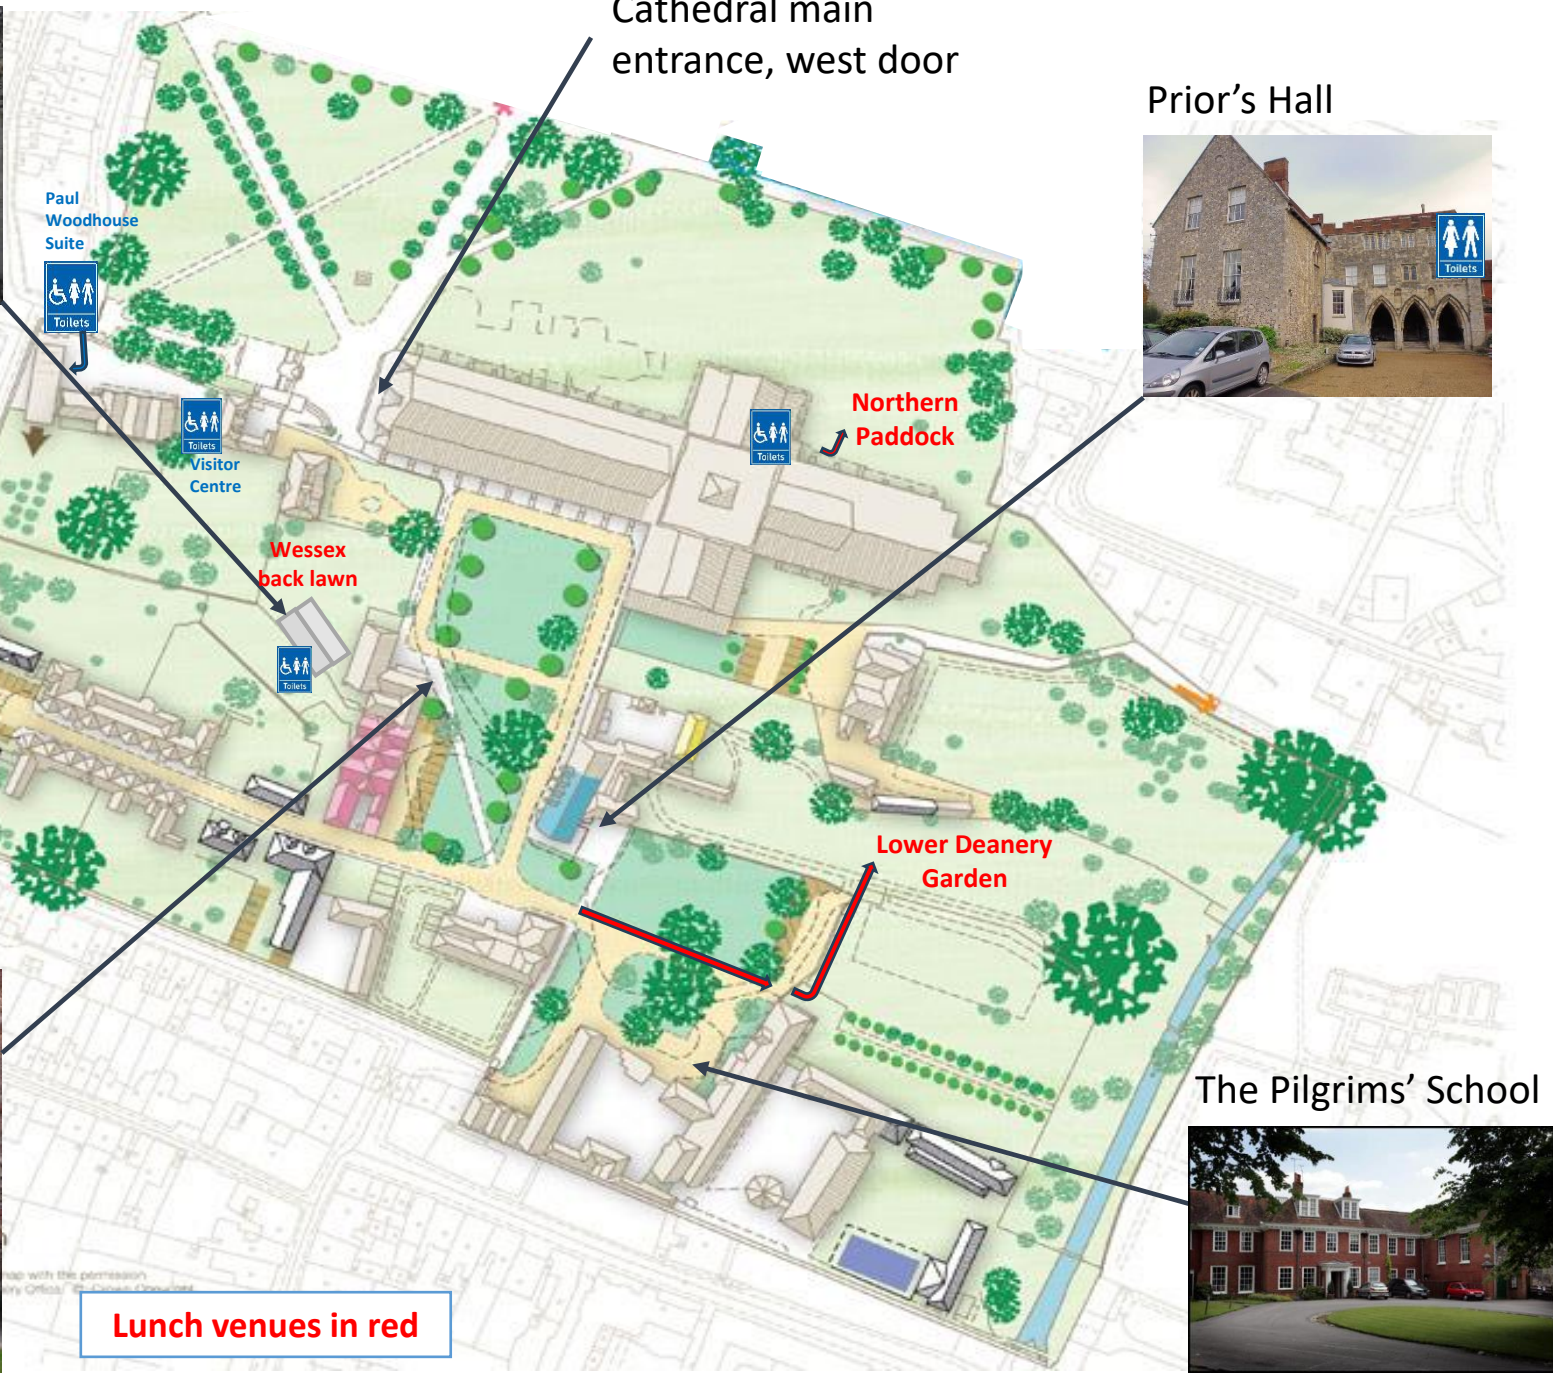

Wessex Learning Centre – access via the Learning Centre

Learning Centre – Taylor-Selwyn Room & Undercroft

Lunch venues in red

Cathedral main entrance, west door

Prior's Hall

The Pilgrims' School

Cathedral Leavers Service - Activity Locations 2023

5 Singing - Pilgrims

8 Lego Challenge -
Prior's Hall

3 Archaeology - Undercroft (Learning Centre)

6 Singing Masterclass (The Wessex)

Wessex Learning Centre
(Access via the Learning Centre)