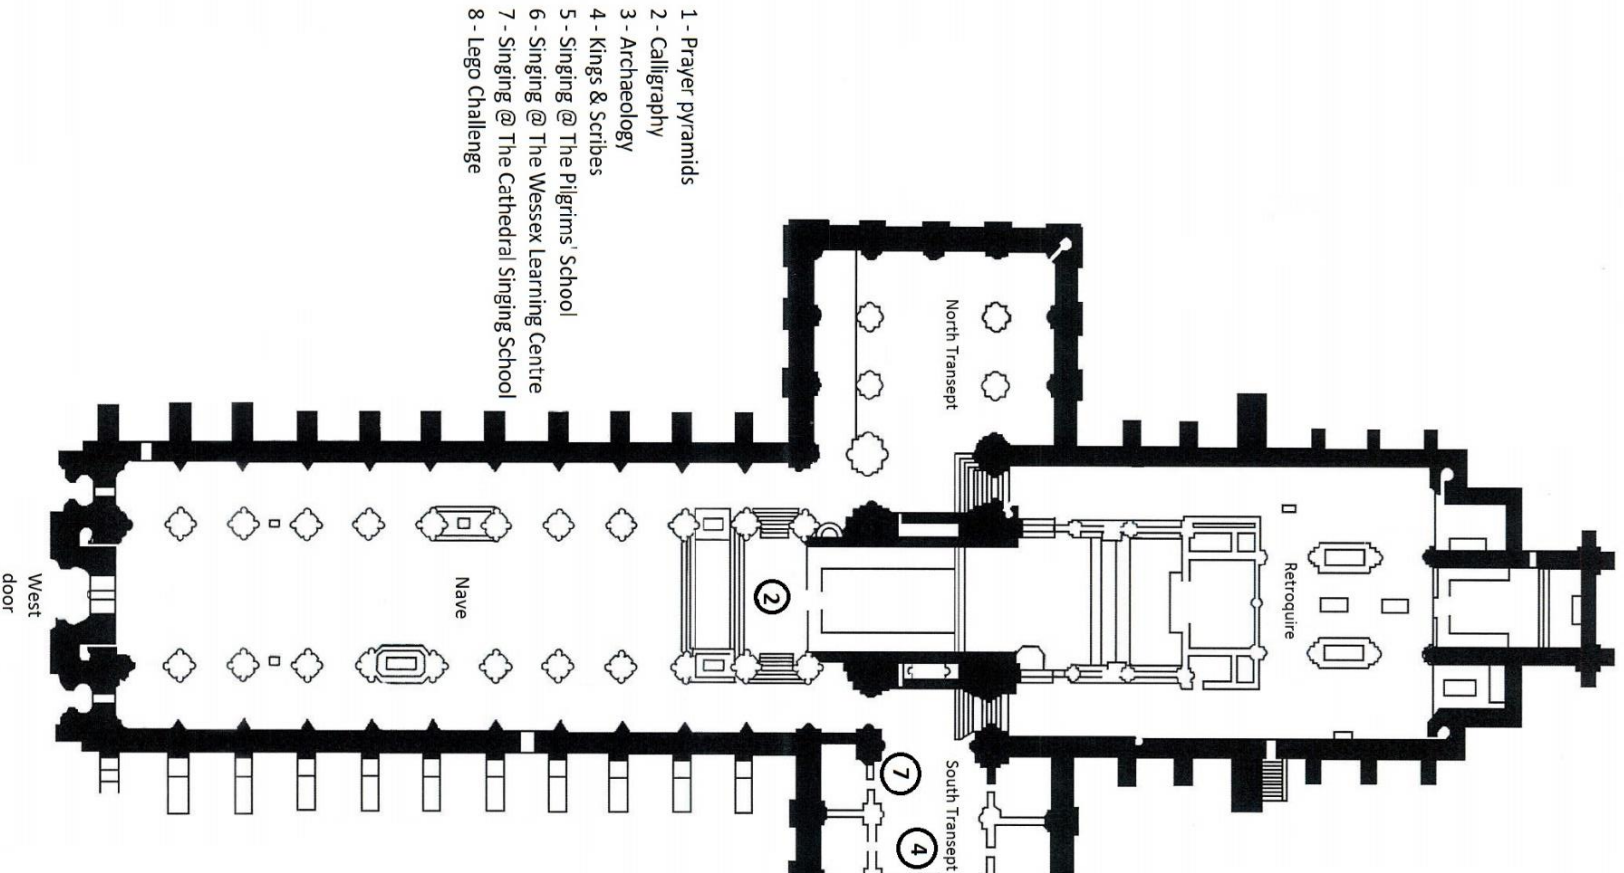

Wessex Learning Centre – access via the Learning Centre

Learning Centre – Taylor-Selwyn Room & Undercroft

Lunch venues in red

Cathedral main entrance, west door

Prior's Hall

The Pilgrims' School

Cathedral Leavers Service - Activity Locations 2023